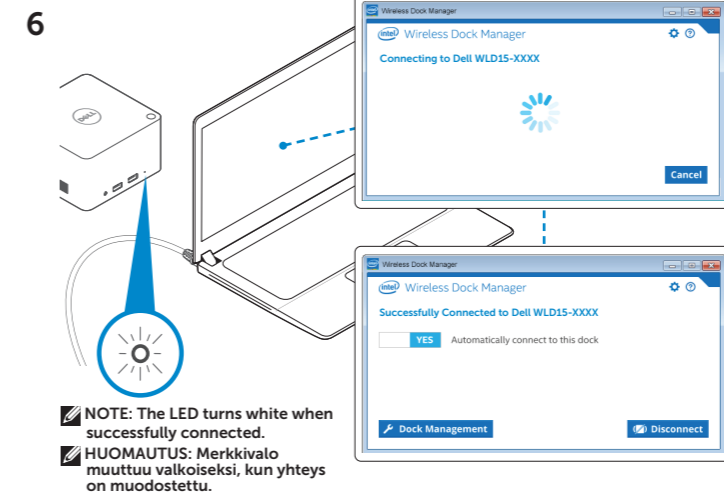

Dell Wireless Docking Station

WLD15

Quick Start Guide Pikaopas

Features
Ominaisuudet

dell.com/support
dell.com/contactdell
dell.com/regulatory_compliance

Regulatory model: **WLD15**
Säädösten mukainen malli: **WLD15**