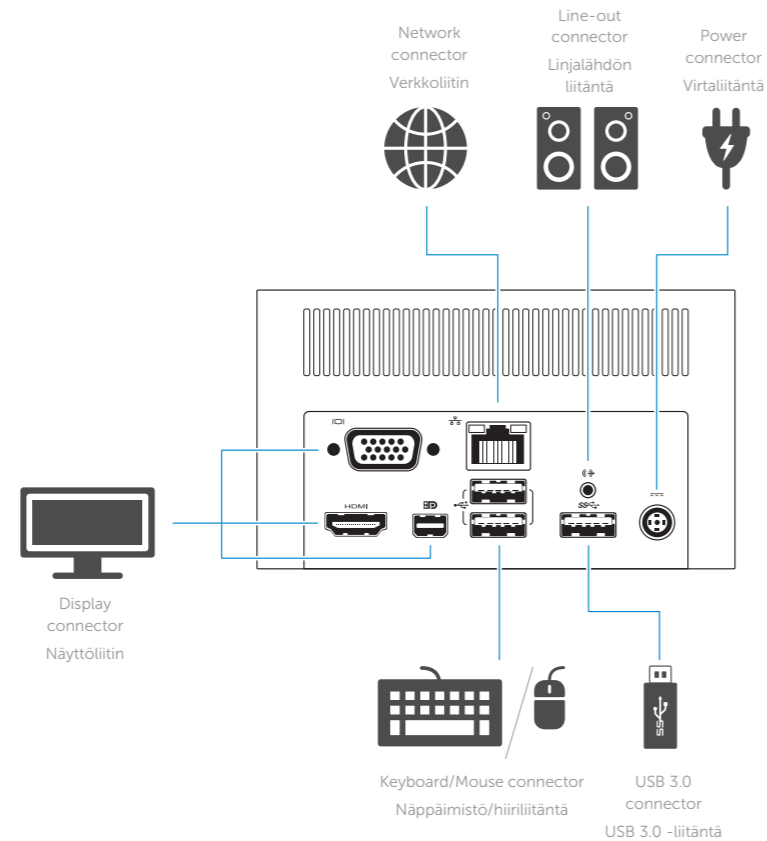

Dell Wireless Docking Station

WLD15

Quick Start Guide Pikaopas

Features
Ominaisuudet

dell.com/support
dell.com/contactdell
dell.com/regulatory_compliance

Regulatory model: **WLD15**
Säädösten mukainen malli: **WLD15**