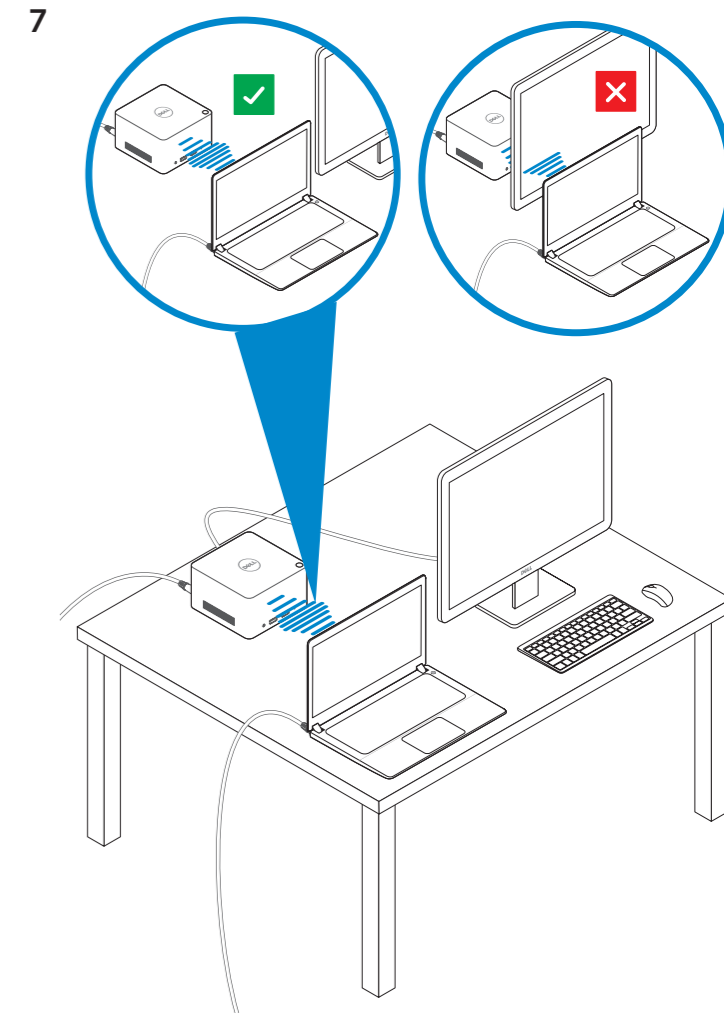

Dell Wireless Docking Station

WLD15

Quick Start Guide Pikaopas

Features
Ominaisuudet

dell.com/support
dell.com/contactdell
dell.com/regulatory_compliance

Regulatory model: **WLD15**
Säädösten mukainen malli: **WLD15**