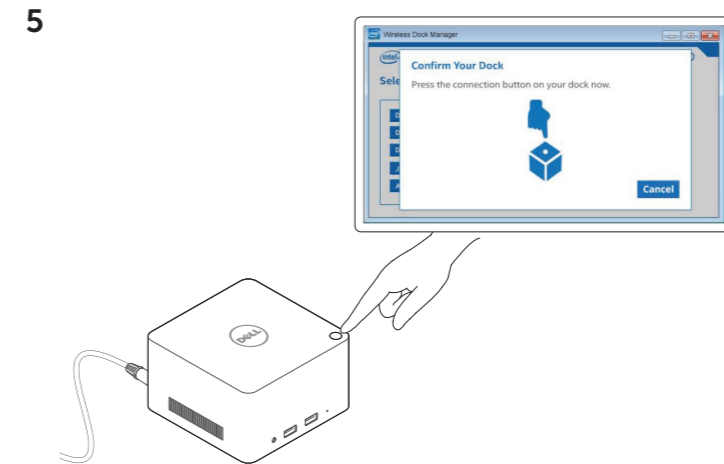

Dell Wireless Docking Station

WLD15

Quick Start Guide Pikaopas

Features
Ominaisuudet

dell.com/support
dell.com/contactdell
dell.com/regulatory_compliance

Regulatory model: **WLD15**
Säädösten mukainen malli: **WLD15**