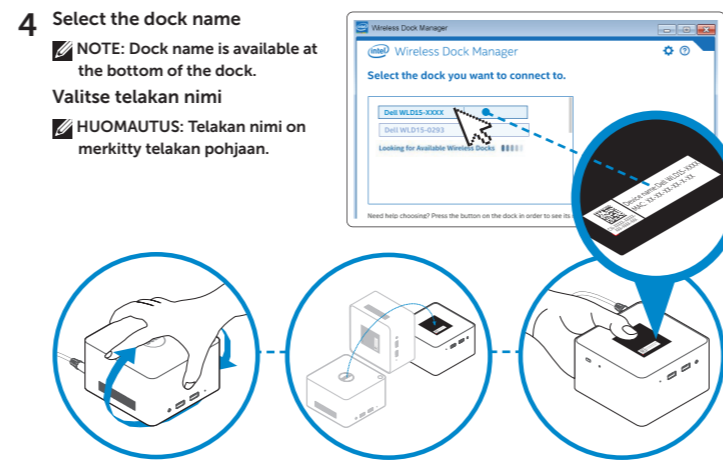

Dell Wireless Docking Station

WLD15

Quick Start Guide Pikaopas

Features
Ominaisuudet

dell.com/support
dell.com/contactdell
dell.com/regulatory_compliance

Regulatory model: **WLD15**
Säädösten mukainen malli: **WLD15**