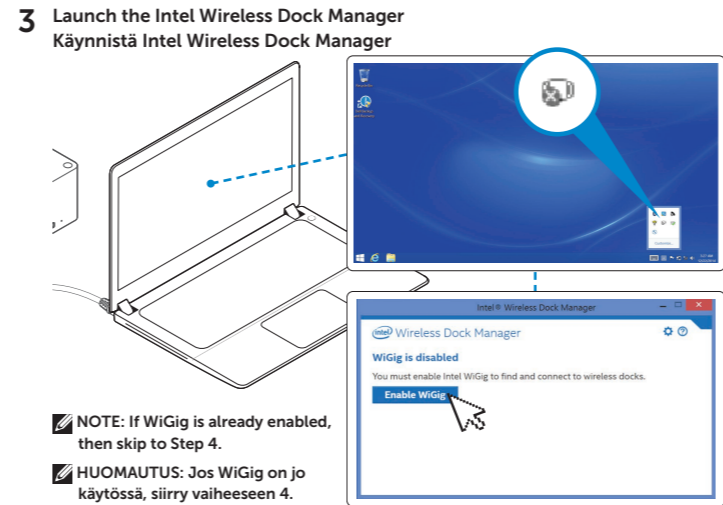

Dell Wireless Docking Station

WLD15

Quick Start Guide Pikaopas

Features
Ominaisuudet

dell.com/support
dell.com/contactdell
dell.com/regulatory_compliance

Regulatory model: **WLD15**
Säädösten mukainen malli: **WLD15**