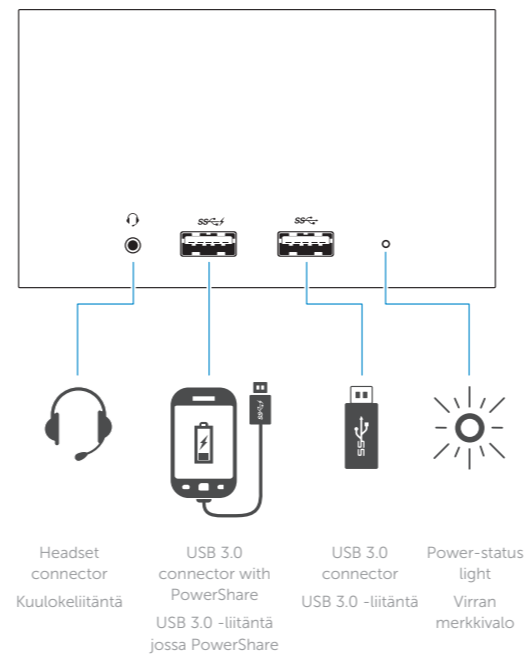

Dell Wireless Docking Station

WLD15

Quick Start Guide Pikaopas

Features
Ominaisuudet

dell.com/support
dell.com/contactdell
dell.com/regulatory_compliance

Regulatory model: **WLD15**
Säädösten mukainen malli: **WLD15**